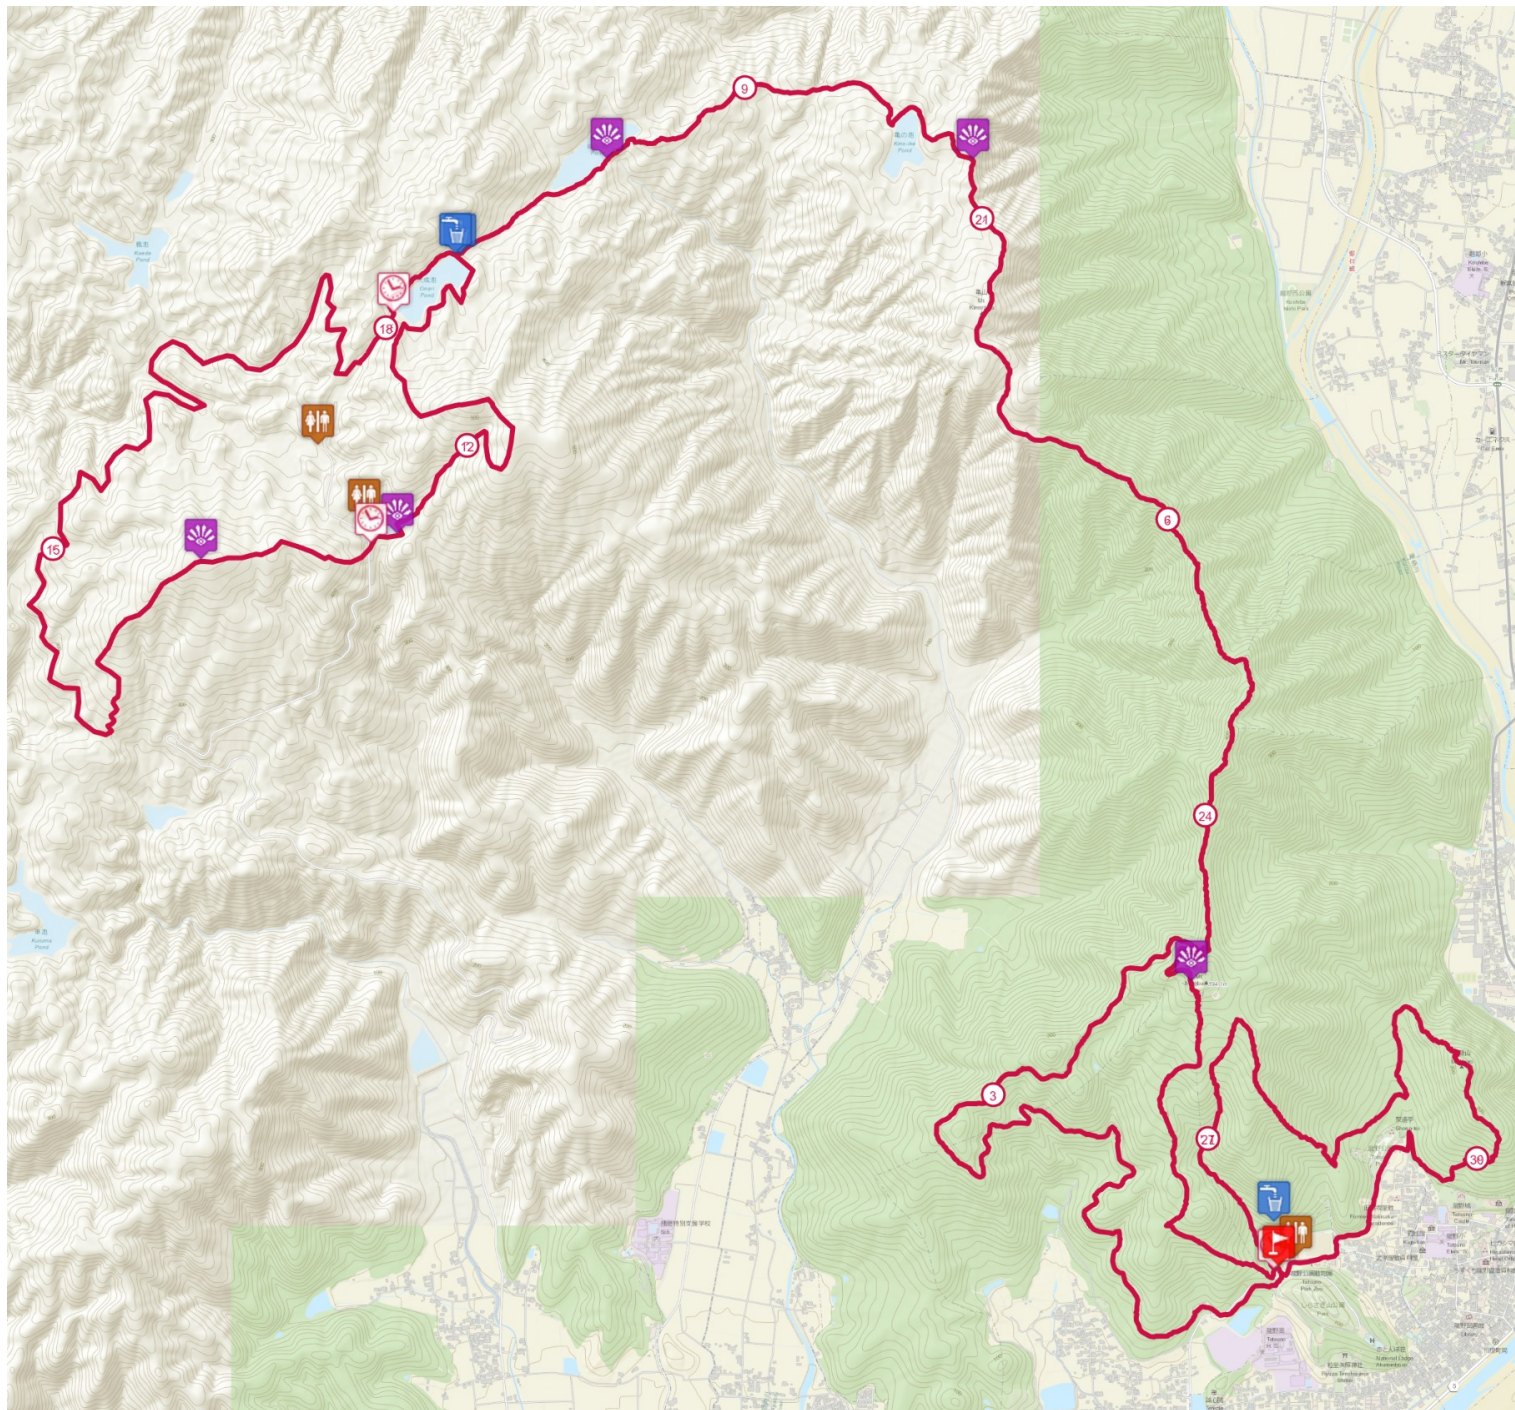

Get this track on your mobile with the app TrailConnect. To read more : <http://trailconnect.run>

<https://tracedetail.com>

 > 10%  > 20%  > 30%